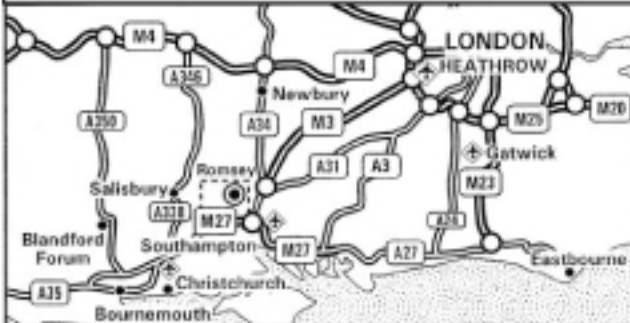

LOCATION MAP

Brookes & Gatehouse Ltd

Premier Way, Abbey Park, Romsey,
Hampshire, SO51 9DH, UK

Tel: +44 (0) 1794 518448

Fax: +44 (0) 1794 518077

B&G

From Bournemouth & M27 Eastbound

- Take the A31 towards Southampton.
- Continue onto the M27 and leave the motorway at junction 3.
- At the top of the slip road take first left onto the M271 towards Romsey.
- At the roundabout, take the second exit onto the A3057.
- At the next roundabout, take the second exit onto the A27, Luzborough Lane (see inset).
- After approximately ¾ mile turn right onto Premier Way, Abbey Park Industrial Estate.
- B&G can be found in the third building on the right hand side.

From London & M27 Westbound

- Take the M3 towards Southampton.
- Leave the M3 at junction 14 and join the M27 towards Bournemouth.
- Leave the M27 at junction 3, then at the top of the slip road take the third left onto the M271 towards Romsey.
- At the roundabout, take the second exit onto the A3057.
- At the next roundabout, take the second exit onto the A27, Luzborough Lane (see inset).
- After approximately ¾ mile turn right onto Premier Way, Abbey Park Industrial Estate.
- B&G can be found in the third building on the right hand side.

From M4 via Newbury

- Leave the M4 at junction 13 and join the A34 towards Newbury.
- Continue on the A34 for approximately 27 miles.
- Join the M3 at Winchester and continue southbound (See 'From London').

By Train

- The nearest station is Romsey.
- Taxis are available outside the station.
- For further train service information, please telephone the National Rail Enquiry Line on 0345 48 49 50.